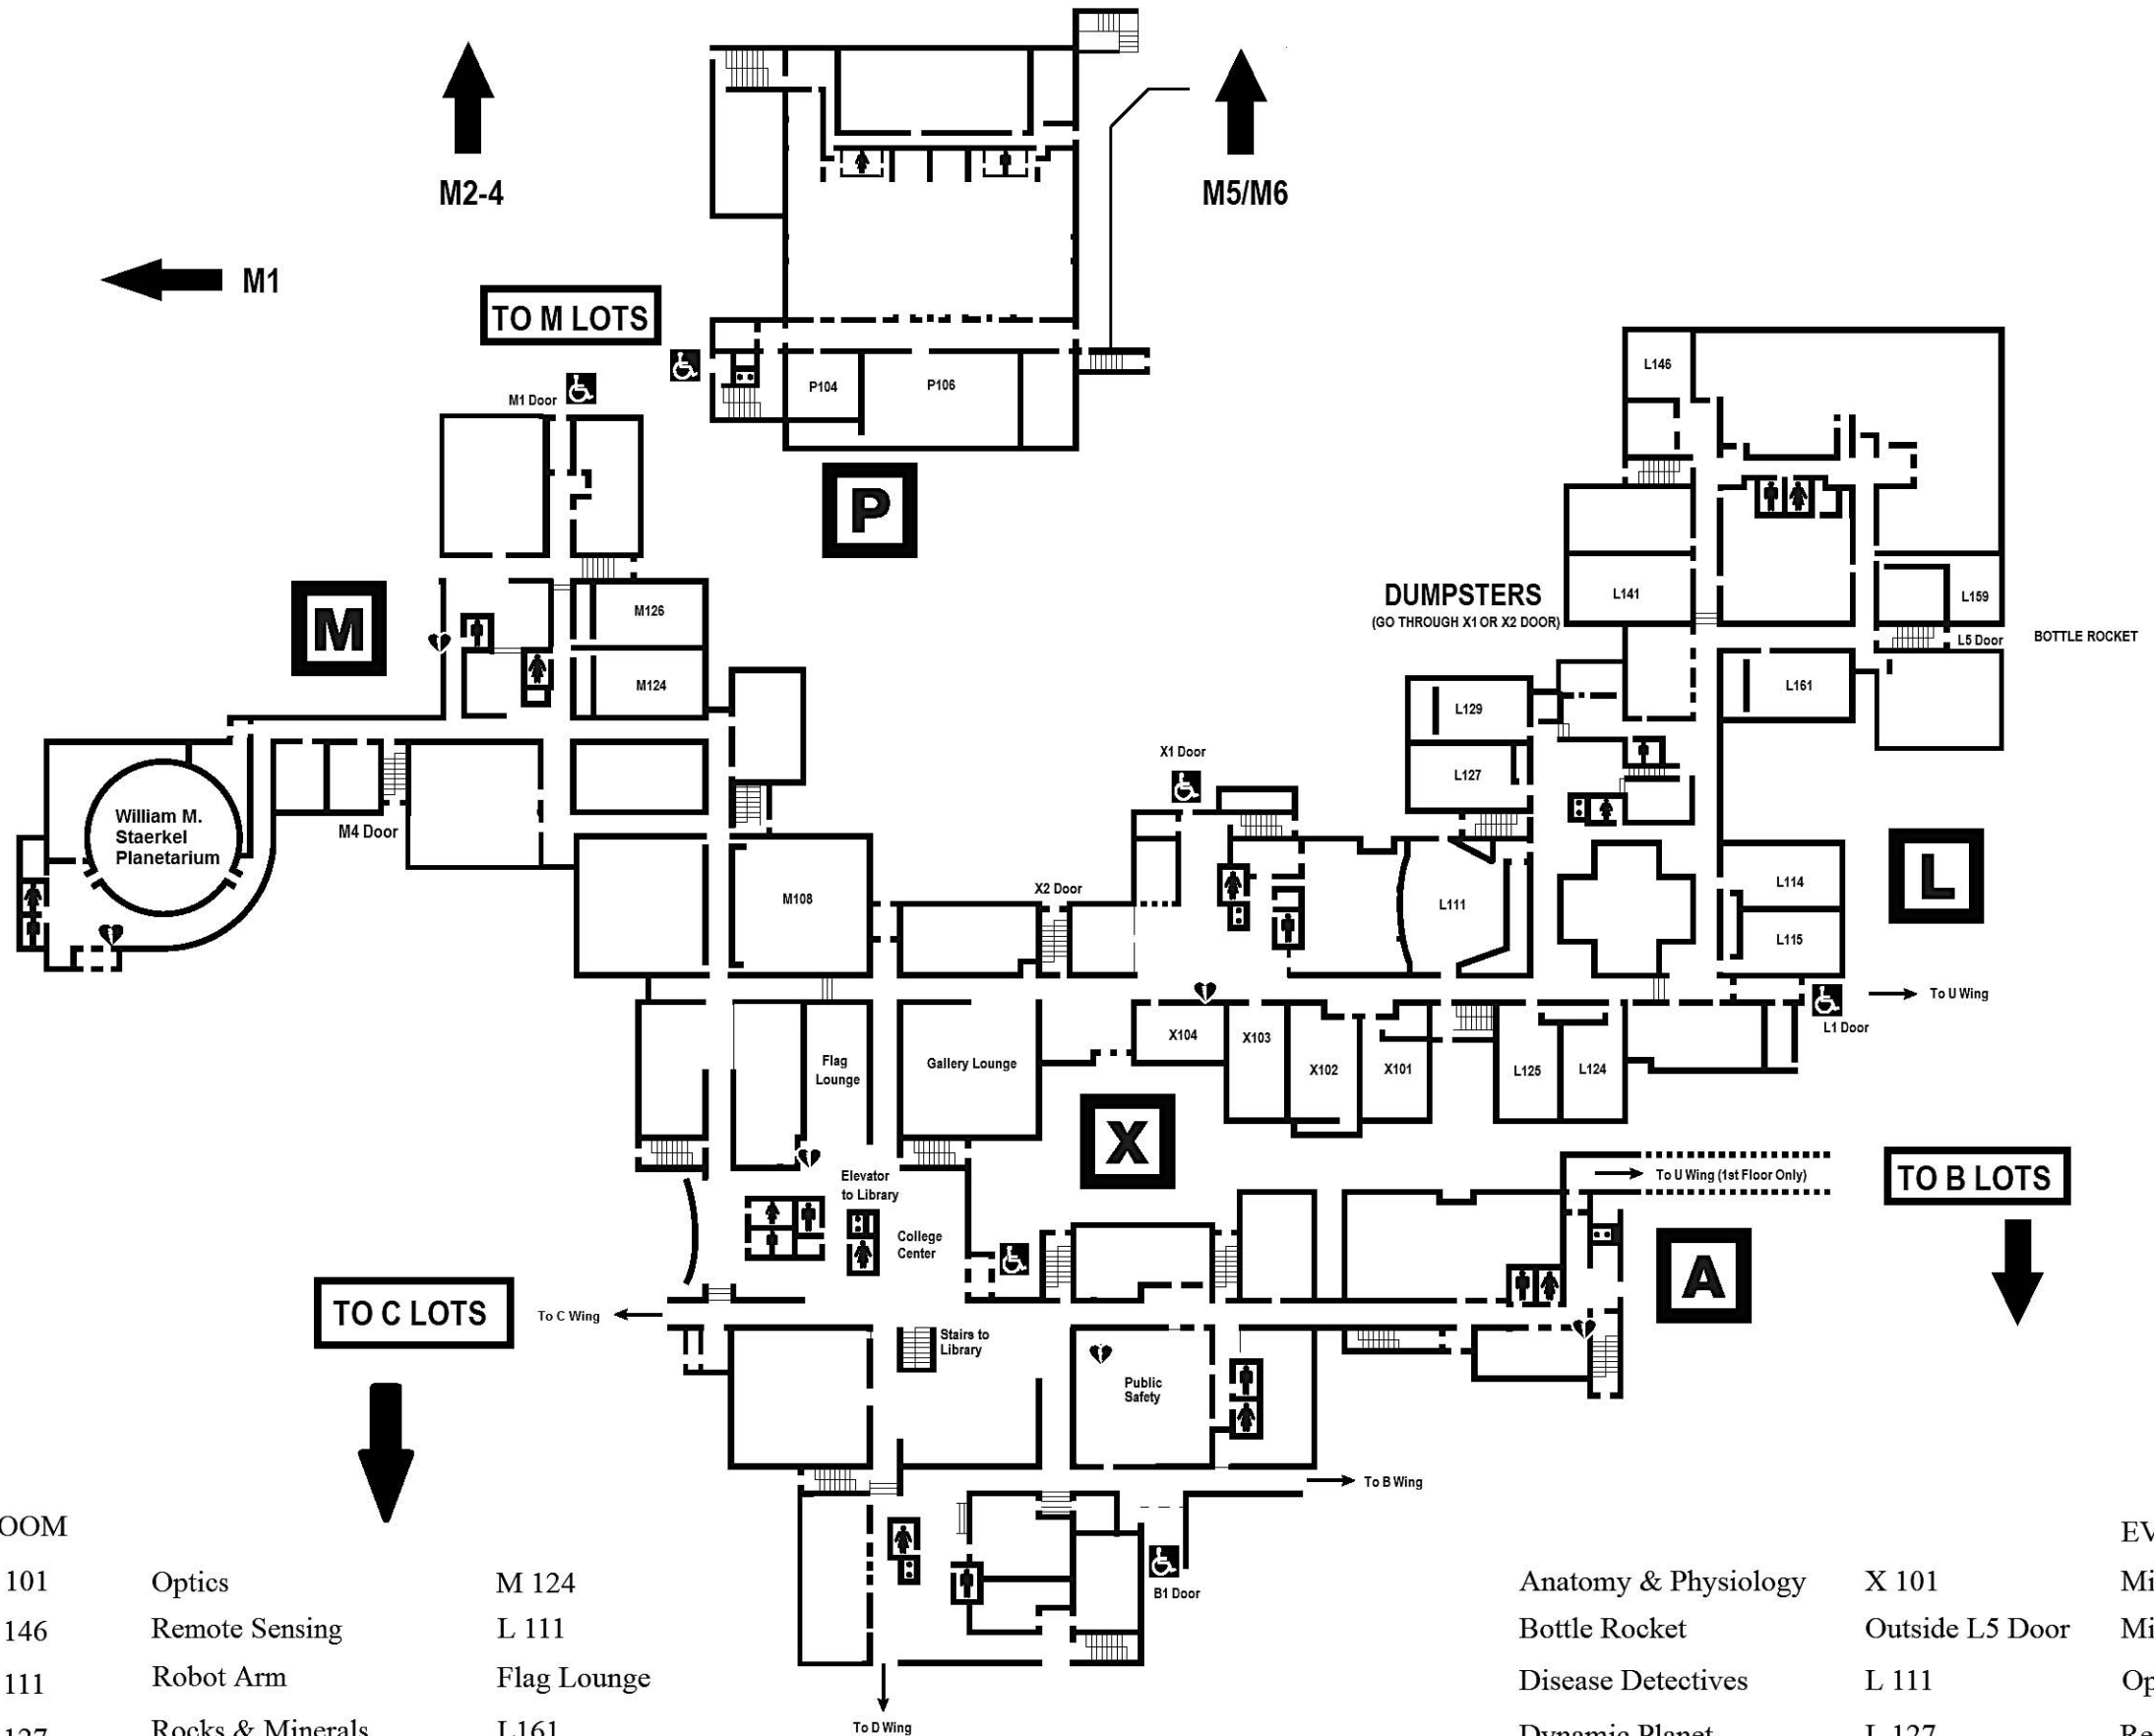

**First Floor**

**DIVISION C**

EVENT	ROOM
Anatomy & Physiology	X 101
Astronomy	L 146
Disease Detectives	L 111
Dynamic Planet	L 127
Ecology	X 102
Experimental Design	L 141
Hovercraft	X 103
Microbe Mission	L 129
Optics	M 124
Remote Sensing	L 111
Robot Arm	Flag Lounge
Rocks & Minerals	L161
Towers	Flag Lounge
Wind Power	M 126
Write It Do It	L 124 / 125

**DIVISION B**

EVENT	ROOM
Anatomy & Physiology	X 101
Bottle Rocket	Outside L5 Door
Disease Detectives	L 111
Dynamic Planet	L 127
Ecology	L 115
Experimental Design	L 141
Food Science	L 114
Hovercraft	X 103
Microbe Mission	L 129
Mission Possible	Gallery Lounge
Optics	M 124
Reach For The Stars	Planetarium
Rocks & Minerals	L161
Towers	Flag Lounge
Wind Power	M 126
Write It Do It	L 124 / 125

-  AREA OF RESCUE ASSISTANCE
-  AUTOMATED EXTERNAL DEFIBRILLATOR
-  RESTROOMS
-  ELEVATOR
-  STAIRS
-  ACCESSIBLE ENTRANCE

DIVISION B		DIVISION C	
EVENT	ROOM	EVENT	ROOM
Bottle Rocket	Outside L5 Door	Chemistry Lab	M 232
Crime Busters	M 229	Invasive Species	L 242
Fast Facts	L 217	Electric Vehicle	Gym
Invasive Species	L 242	Forensics	M 229
Meteorology	L 216	Game On	M 222
Road Scholar	L 217	Helicopters	Gym
Scrambler	Gym	Hydrogeology	M 223
Wright Stuff	Gym	Materials Science	L 216