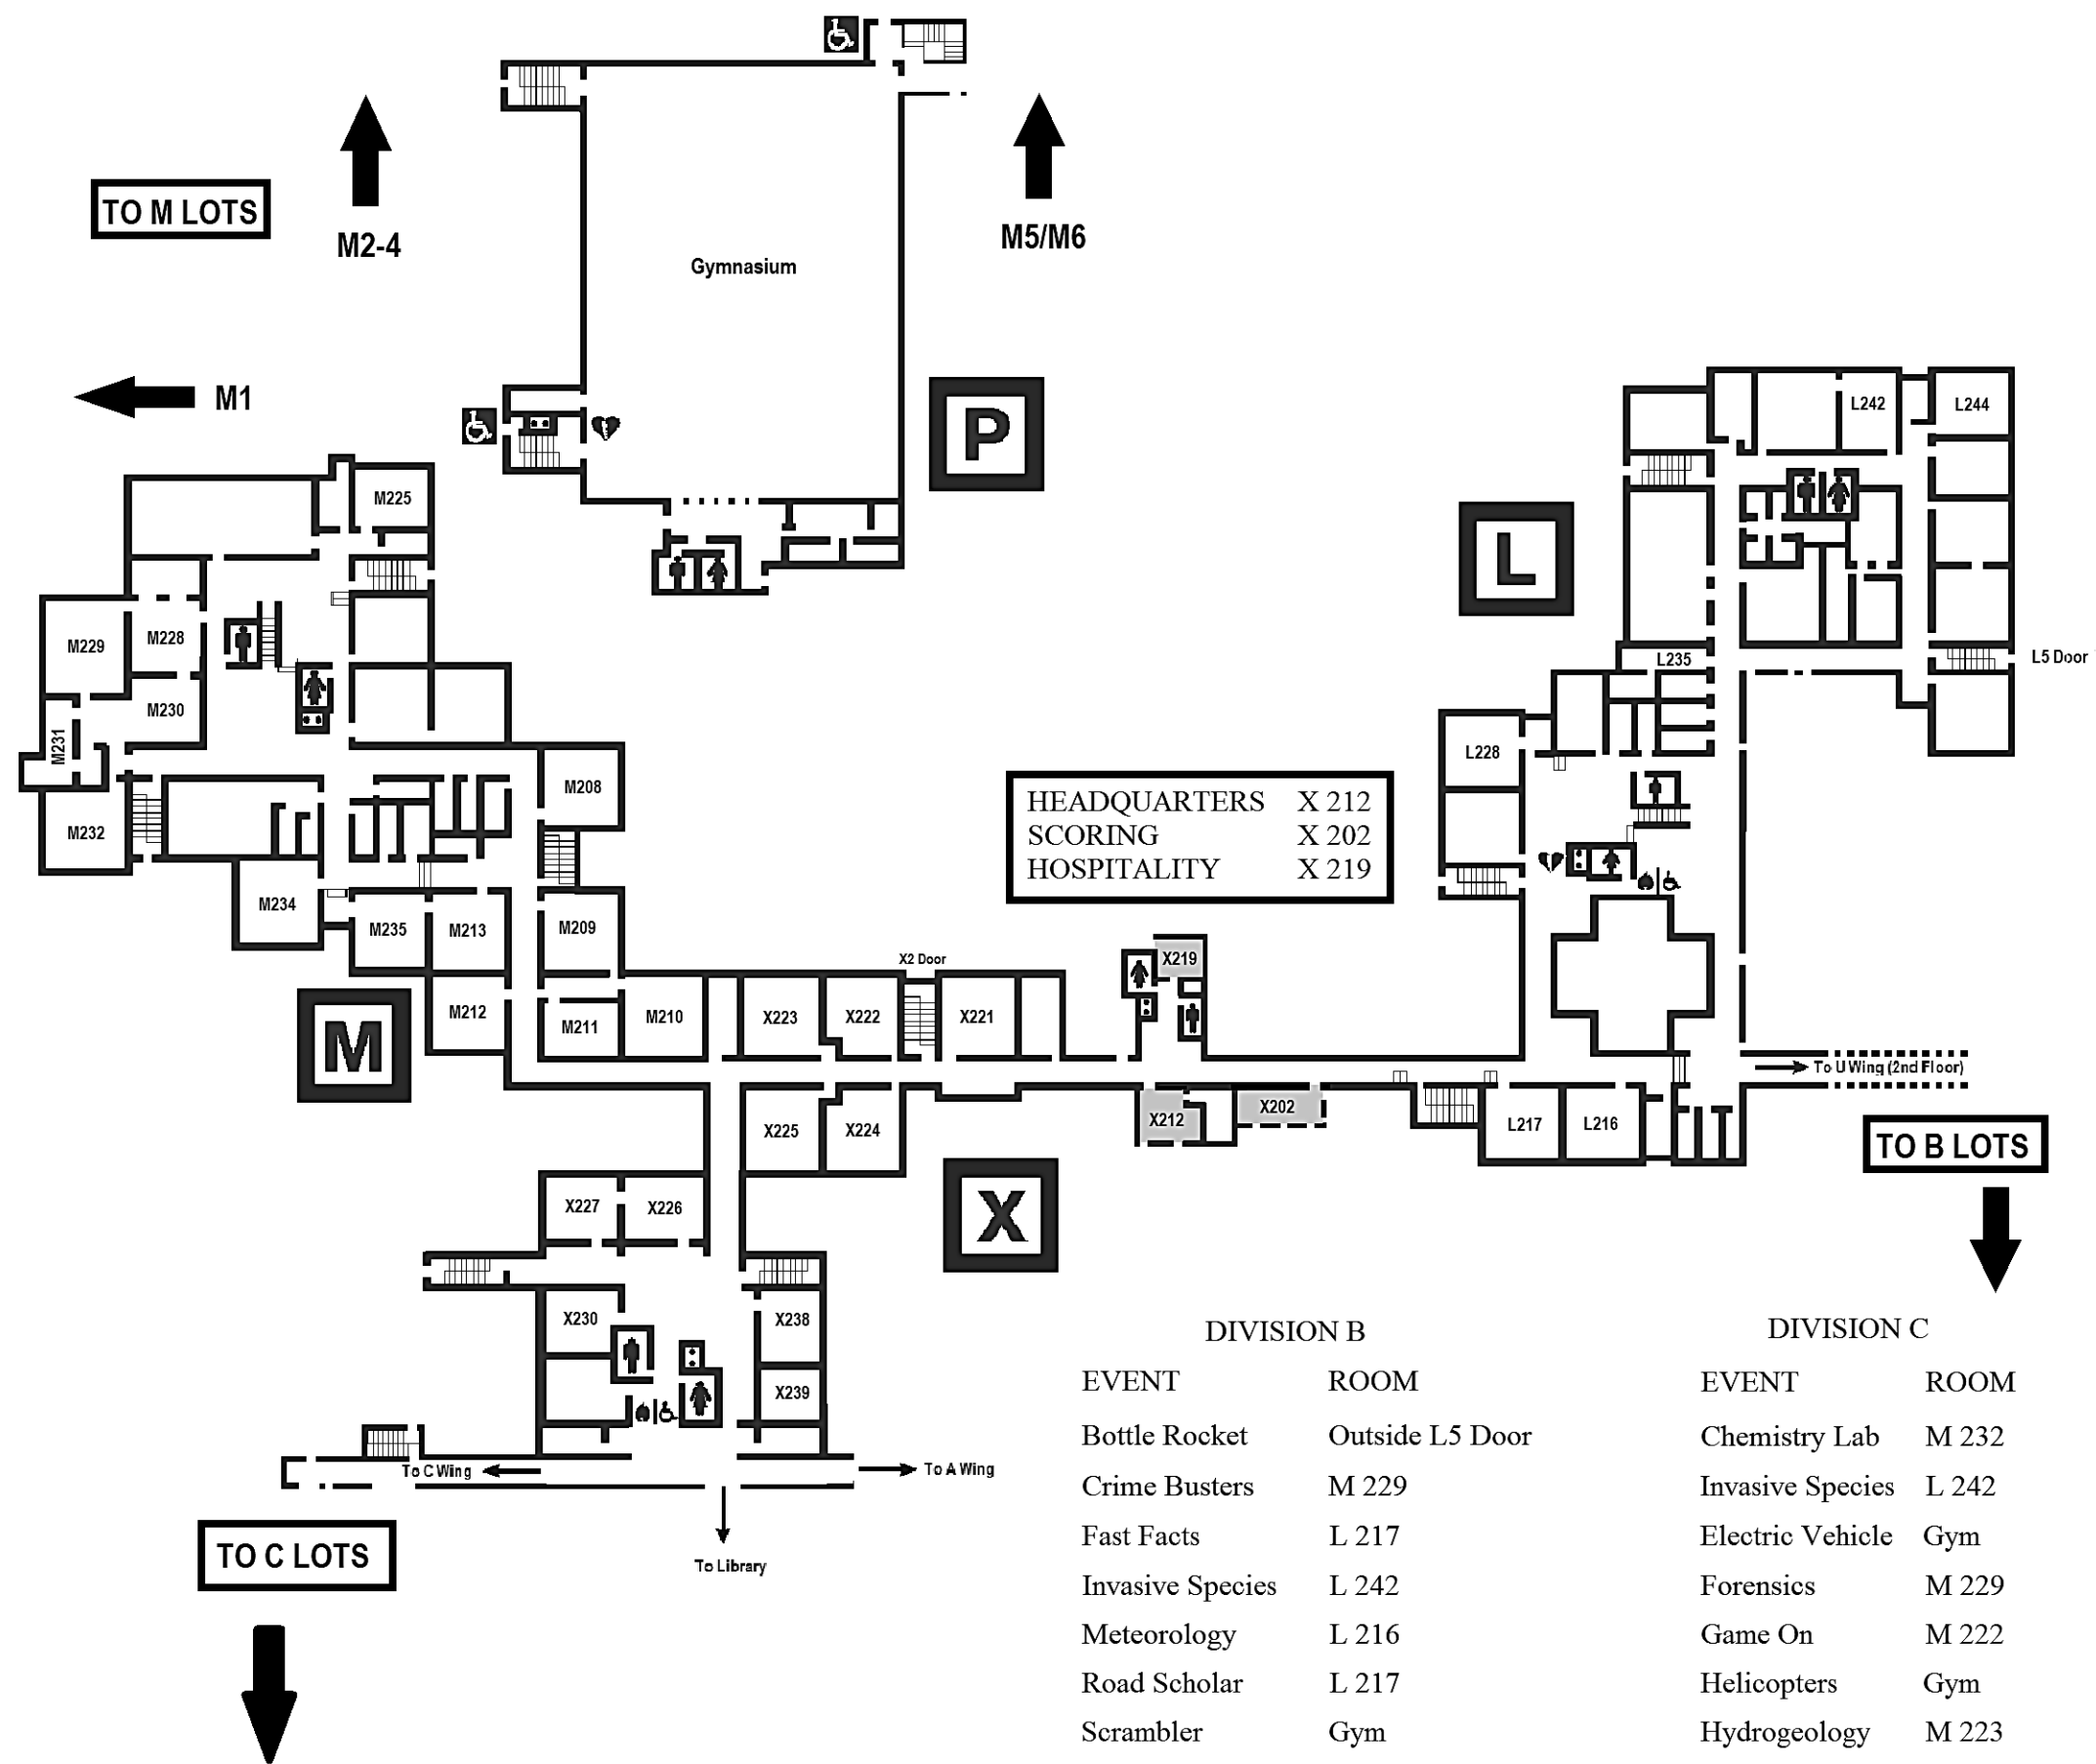

**First Floor**

**DIVISION C**

EVENT	ROOM
Anatomy & Physiology	X 101
Astronomy	L 146
Disease Detectives	L 111
Dynamic Planet	L 127
Ecology	X 102
Experimental Design	L 141
Hovercraft	X 103
Microbe Mission	L 129
Optics	M 124
Remote Sensing	L 111
Robot Arm	Flag Lounge
Rocks & Minerals	L161
Towers	Flag Lounge
Wind Power	M 126
Write It Do It	L 124 / 125

**DIVISION B**

EVENT	ROOM
Anatomy & Physiology	X 101
Bottle Rocket	Outside L5 Door
Disease Detectives	L 111
Dynamic Planet	L 127
Ecology	L 115
Experimental Design	L 141
Food Science	L 114
Hovercraft	X 103
Microbe Mission	L 129
Mission Possible	Gallery Lounge
Optics	M 124
Reach For The Stars	Planetarium
Rocks & Minerals	L161
Towers	Flag Lounge
Wind Power	M 126
Write It Do It	L 124 / 125

-  AREA OF RESCUE ASSISTANCE
-  AUTOMATED EXTERNAL DEFIBRILLATOR
-  RESTROOMS
-  ELEVATOR
-  STAIRS
-  ACCESSIBLE ENTRANCE

DIVISION B		DIVISION C	
EVENT	ROOM	EVENT	ROOM
Bottle Rocket	Outside L5 Door	Chemistry Lab	M 232
Crime Busters	M 229	Invasive Species	L 242
Fast Facts	L 217	Electric Vehicle	Gym
Invasive Species	L 242	Forensics	M 229
Meteorology	L 216	Game On	M 222
Road Scholar	L 217	Helicopters	Gym
Scrambler	Gym	Hydrogeology	M 223
Wright Stuff	Gym	Materials Science	L 216